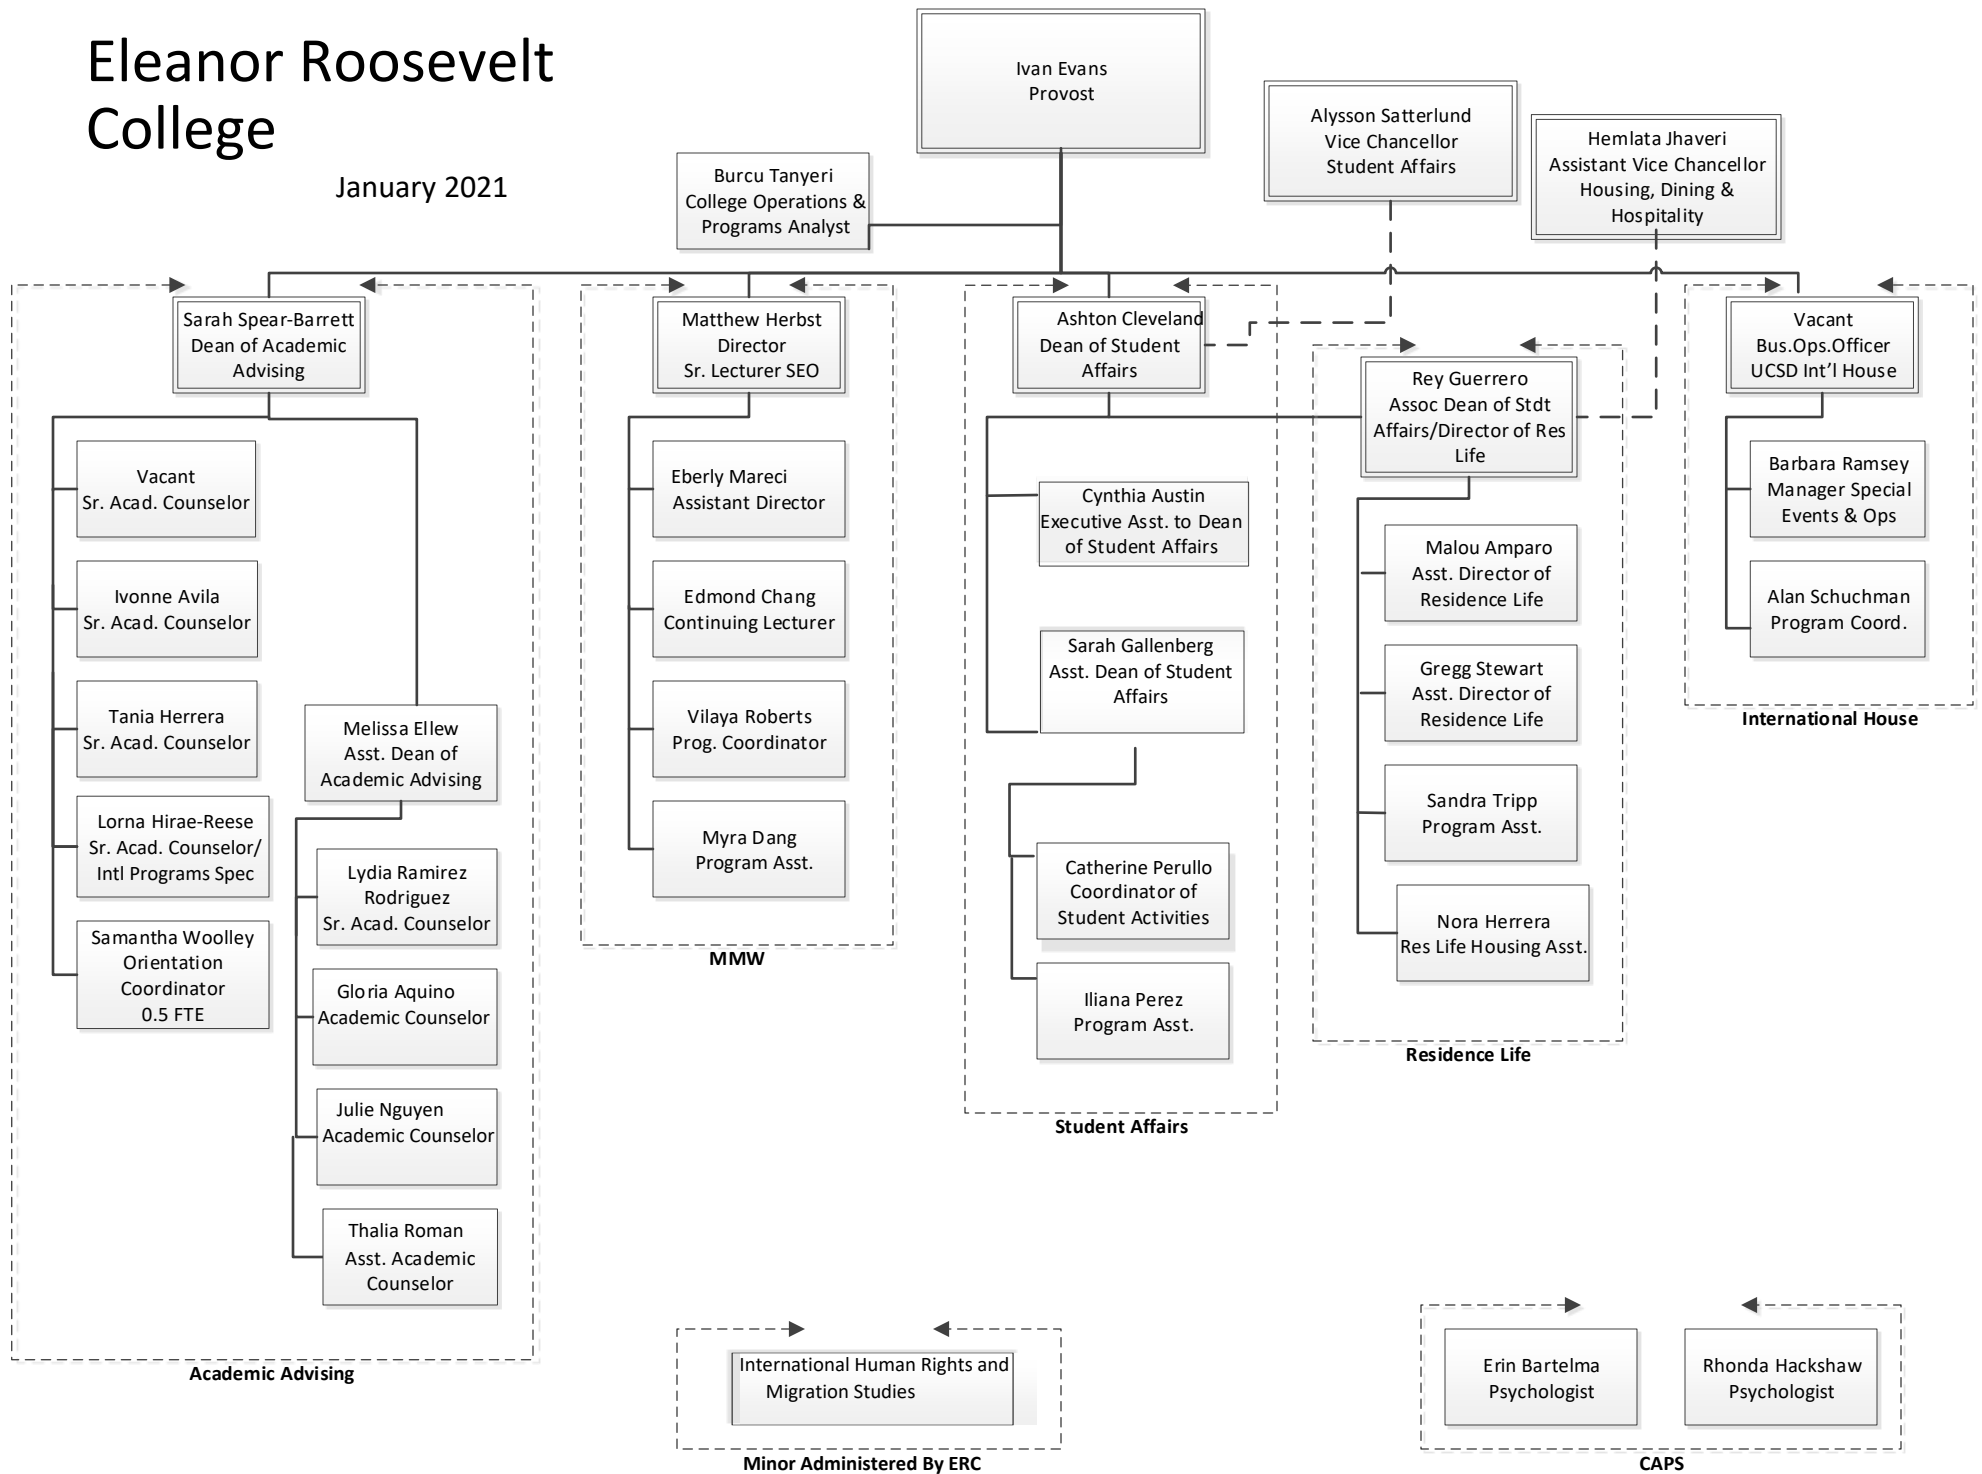

Eleanor Roosevelt College

January 2021

Academic Advising

MMW

Student Affairs

Residence Life

International House

International Human Rights and Migration Studies

Minor Administered By ERC

Erin Bartelma
Psychologist

Rhonda Hackshaw
Psychologist

CAPS